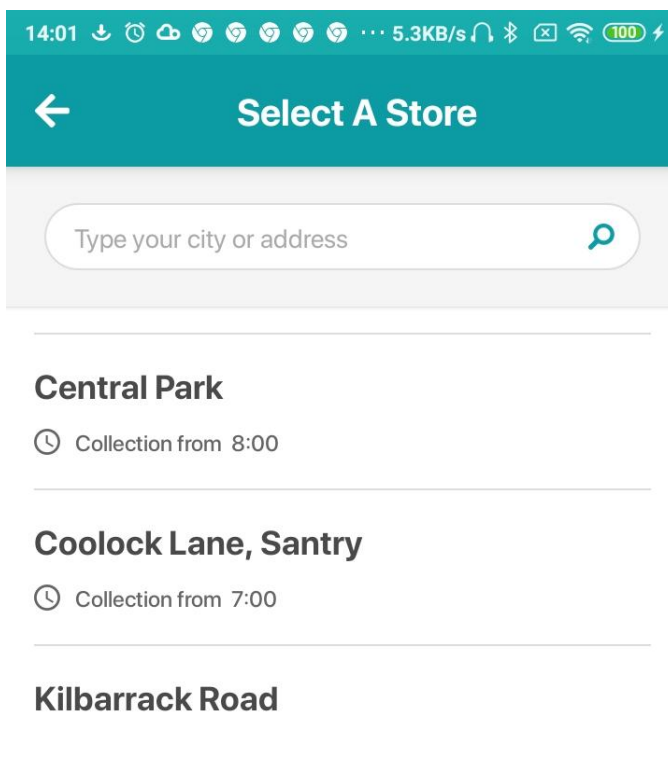

School lunches available to order from Centra

1. Download **Centra App** from Play Store (Android Phone) or App Store (iPhone). You can search for **Centra** and the following App should appear:

2. Click on **Lunch**:

3. Select the store **Kilbarrack Road**

4. Select **Belmayne ETSS**

 **Delivery Location**

Belmayne Educate Together Secondary School

Order before 09:30 for delivery at 10:30

5. You can then place your order.