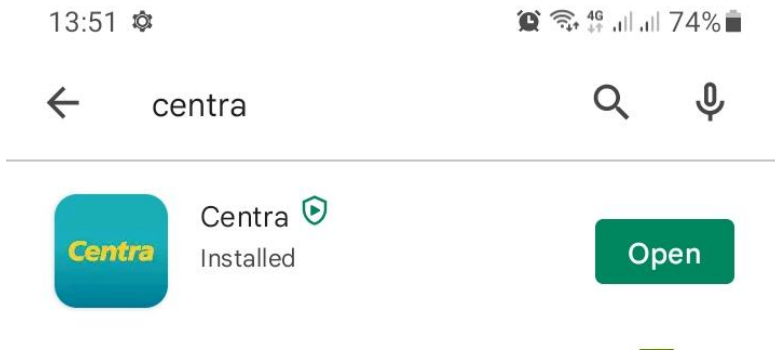

School lunches available to order from Centra

1. Download **Centra App** from Play Store (Android Phone) or App Store (iPhone). You can search for **Centra** and the following App should appear:

2. Click on **Lunch**: