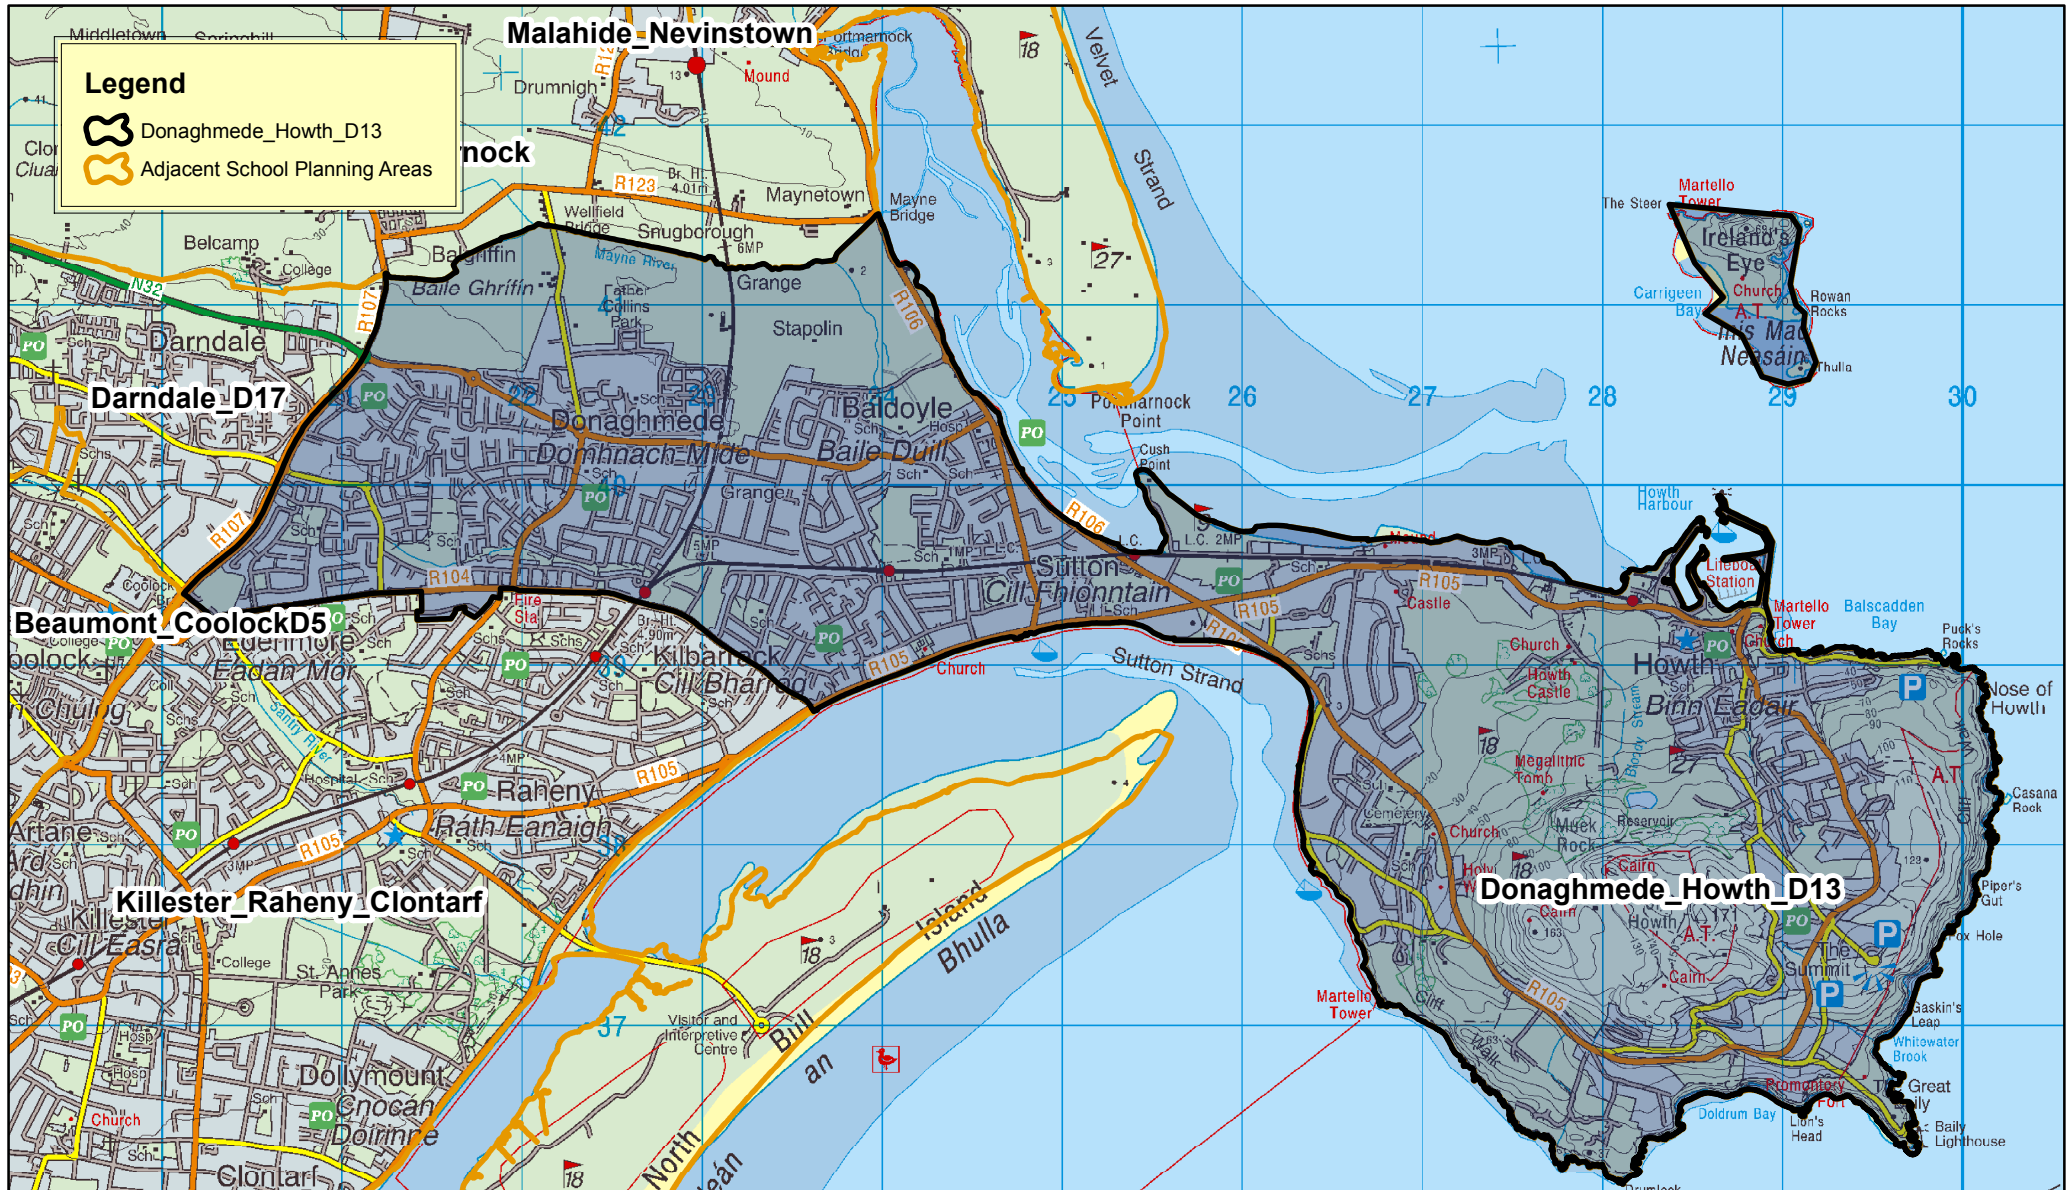

# Donaghmede\_Howth\_D13 (Belmayne/Clongriffin area)

© Ordnance Survey Ireland.  
 All rights reserved.  
 License number EN0045608

An Roinn Oideachais  
 agus Scileanna  
 Department of  
 Education and Skills